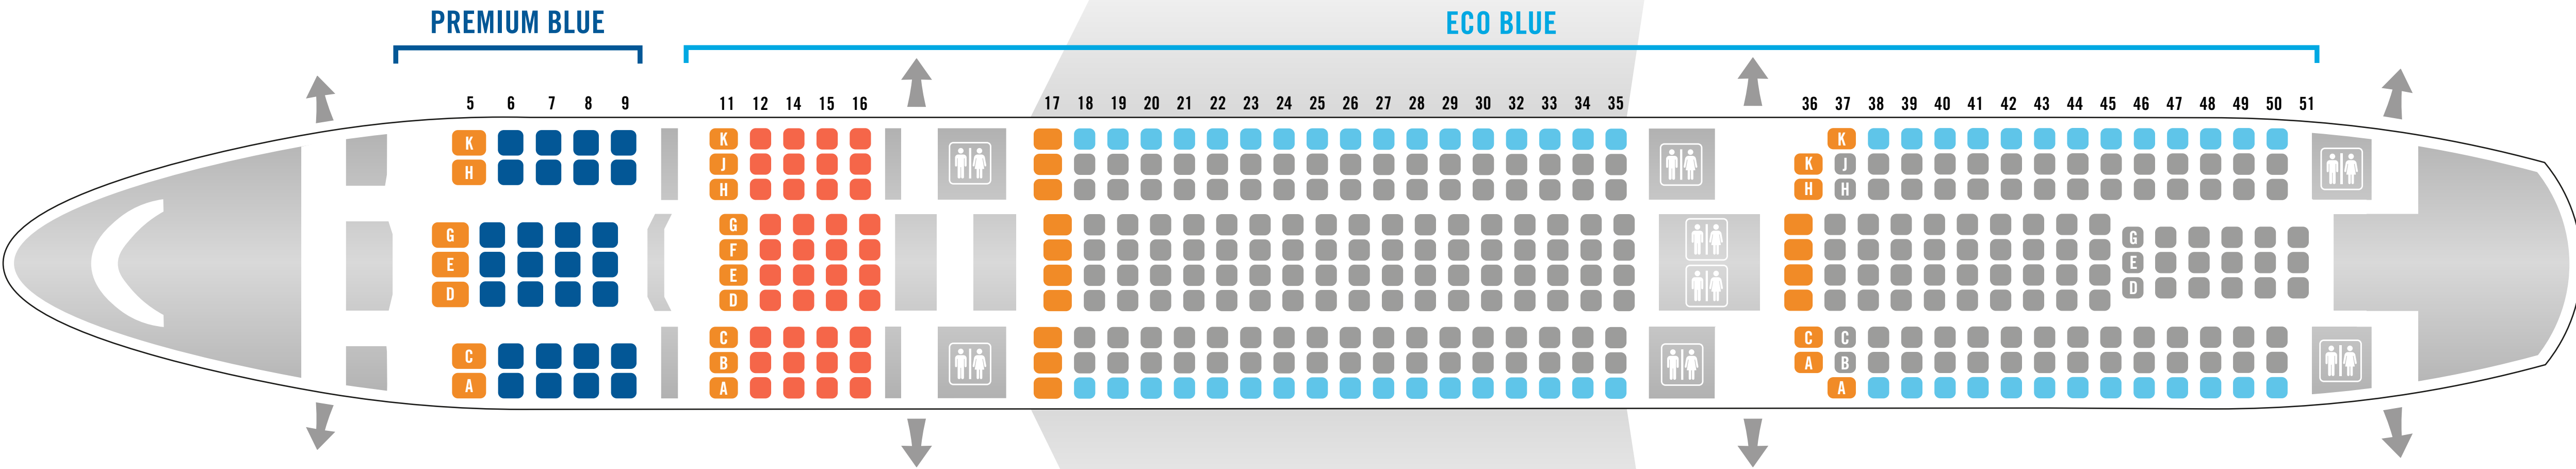

AIRBUS A 350-900

4 AIRBUS A 350-900
F-HREU / F-HREV / F-HREY / F-HREN

Total capacity : 411
Premium Blue : 35
Eco Blue : 376

35x Premium
Seats in a dedicated cabin

50x Cosy
Seats in a cosy cabin

60x Sea view
Seats

37x Maxi Leg
Seats

PREMIUM BLUE A private cabin of only 35 seats

- 7 seats abreast – 2 – 3 – 2
- 36 inches of space between seats
- 18-inch wide seat
- Foot rest and leg rest to get the most out of your “leg max” seat
- Adjustable headrest with 4 positions
- 12- inch HD touchscreen
- Power outlet and USB port
- Center console and cup holder
- Audio jack compatible with your personal headphones or earbuds

ECO BLUE 376 seats in 3 cabins

- 10 seats abreast – 3 – 4 – 3
- 32 inches of space between seats
- 16-inch wide seat
- Seat cushion with lumbar and under the knees support
- Adjustable headrest with 4 positions
- 10-inch HD touchscreen
- Power outlet and USB port
- Audio jack compatible with your personal headphones or earbuds

Available for all seats : Free and extensive entertainment options (more than 30 movies, TV shows, video games, music) On-board Wi-Fi option available