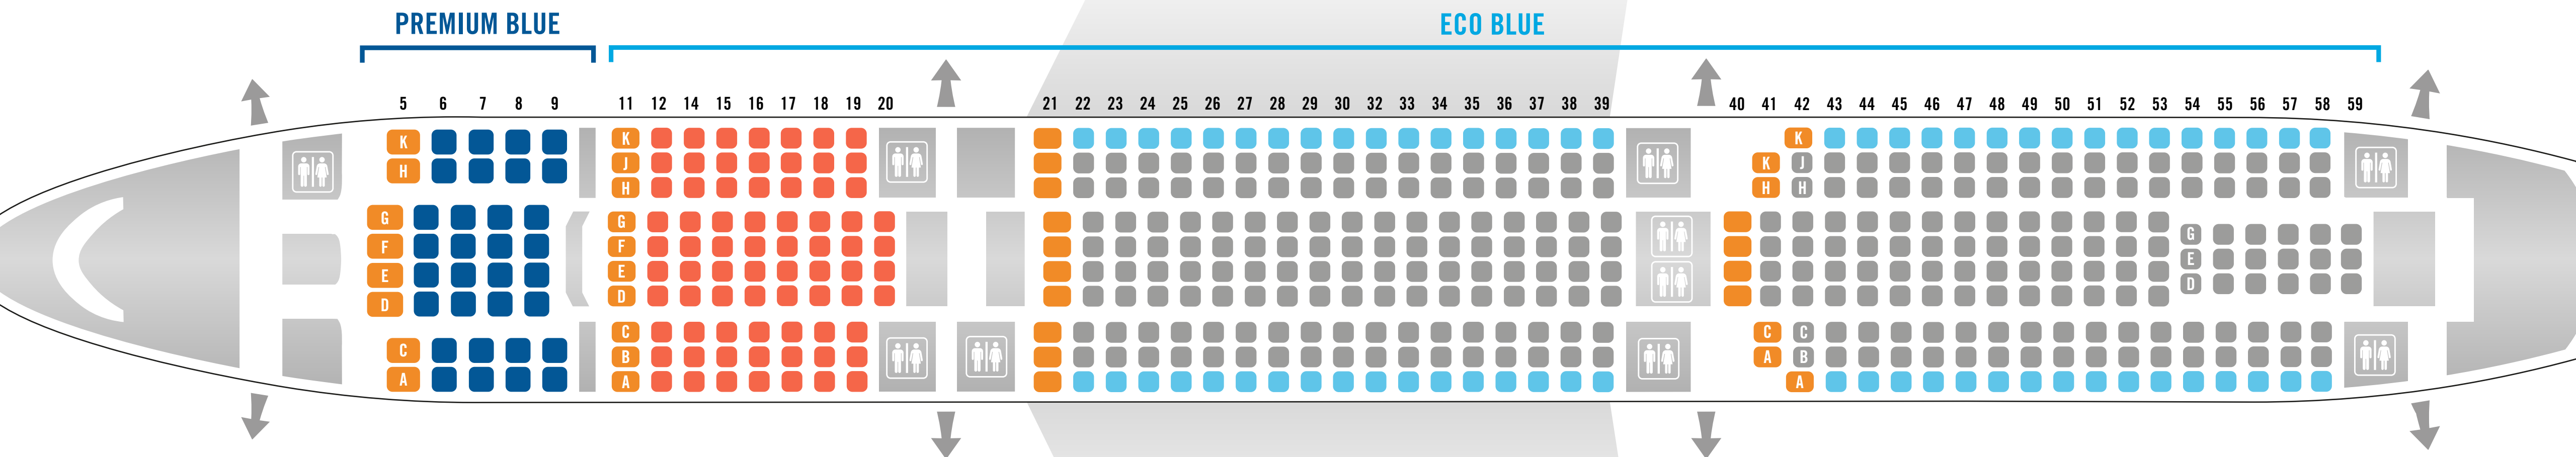

AIRBUS A 350-1000

FH-MIX

Total capacity : 480
Premium Blue : 40
Eco Blue : 440

40x Premium
Seats in a dedicated cabin

84x Cosy
Seats in a cosy cabin

66x Sea view
Seats

38x Maxi Leg
Seats

PREMIUM BLUE A private cabin of only 40 seats

- 8 seats abreast – 2 – 4 – 2
- 36 inches of space between seats
- 19-inch wide seat
- Foot rest and leg rest to get the most out of your “leg max” seat
- Adjustable headrest with 4 positions
- 12- inch HD touchscreen
- Power outlet and USB port
- Center console and cup holder
- Audio jack compatible with your personal headphones or earbuds

ECO BLUE 440 seats in 3 cabins

- 10 seats abreast – 3 – 4 – 3
- 32 inches of space between seats
- 16.7-inch wide seat
- Seat cushion with lumbar and under the knees support
- Adjustable headrest with 4 positions
- 10-inch HD touchscreen
- Power outlet and USB port
- Audio jack compatible with your personal headphones or earbuds

Available for all seats :

Free and extensive entertainment options
(more than 30 movies, TV shows, video games, music)

On-board Wi-Fi option available